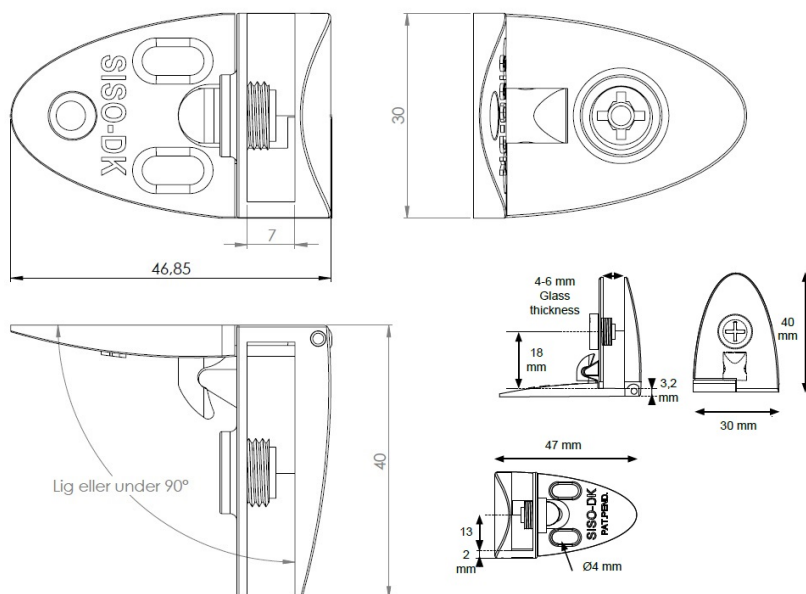

PRODUCT SHEET

Description:

Glass Door Hinge "Badge" Top+Bottom, CPL, Inset Doors, F/ Glass Thickness 4-5mm, 1 ABS Screw W/PVC Tip & 1 ABS Screw, W/Hard \varnothing 5x3,5mm ABS Extension, Catch Made of ABS Plastic

Item number:

15.06.200-0

Units	Box	Carton	HS Code	Barcode
Pair	12	240	8302100090	 5704866054478

SISO A/S
Mileparken 11
DK-2740 Skovlunde
Denmark
VAT: DK 24786013

Phone +45 45 830 900
www.siso.dk
siso@siso.dk